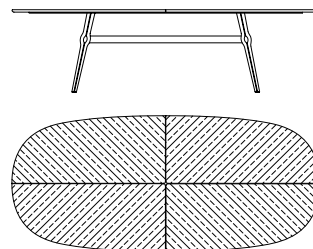

Series of oval tables available in two versions:

- Top divided into four parts with mirror effect, in canaletto walnut veneered plywood with solid wood edge available in the variants: natural (fin.11), grey (fin.2W) and dark (fin.2Z) with inserts in painted metal pewter finish (fin.5L).

- Marble slab top available in the variants: Calacatta, Calacatta purple, Grigio Astratto, Portoro, Velvet Brown and Zebrino.

The legs are in solid canaletto walnut, with a central structure in pewter painted metal (fin. 5L).

**70400**  
Piano in noce  
Walnut top  
cm 220 x 120.5 x h 72  
in 86 5/8 x 47 1/2 x h 28 3/8

**70401**  
Piano in marmo  
Marble top  
cm 220 x 120.5 x h 72  
in 86 5/8 x 47 1/2 x h 28 3/8

**70405**  
Piano in noce  
Walnut top  
cm 270 x 120.5 x h 72  
in 106 1/4 x 47 1/2 x h 28 3/8

**70406**  
Piano in marmo  
Marble top  
cm 270 x 120.5 x h 72  
in 106 1/4 x 47 1/2 x h 28 3/8

11

2W

2Z

1 Ago 70405 fin.11

2 Ago 70406 top portoro marble fin.11