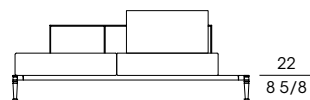

SF 87050
Divano
Sofa
cm 185 x 82 x h 80
in 72 7/8 x 32 1/4 x h 31 1/2

SF 87051
Divano con doga destra
Sofa with right slat
cm 211 x 82 x h 80
in 83 x 32 1/4 x h 31 1/2

SF 87052
Divano con doga sinistra
Sofa with left slat
cm 211 x 82 x h 80
in 83 x 32 1/4 x h 31 1/2