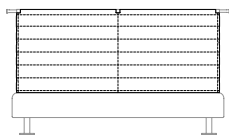

50054 + 50051
Giroletto + Testata imbottita alta
Bed frame + High upholstered headboard
cm 208 x 218 x h 146
in 81 7/8 x 85 7/8 x h 57 1/2
RETE - SLAT BASE
cm 180 in 70 7/8

50056
Trapuntino per testata alta
Quilt for high headboard

<

50084 + 50080 - KING SIZE

Giroletto imbottito + Testata imbottita bassa
Bed frame + Low upholstered headboard
cm 221 x 218 x h 111
in 87 x 85 7/8 x h 43 3/4
RETE - SLAT BASE
cm 193 in 75

50082

Trapuntino per testata bassa
Quilt for low headboard

50064 + 50060

Giroletto + Testata imbottita bassa
Bed frame + Low upholstered headboard
cm 228 x 218 x h 111
in 89 3/4 x 85 7/8 x h 43 3/4
RETE - SLAT BASE
cm 200 in 78 3/4

50065

Trapuntino per testata bassa
Quilt for low headboard