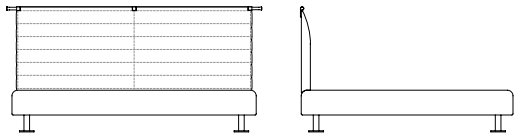

50054 + 50051
Giroletto + Testata imbottita alta
Bed frame + High upholstered headboard
cm 208 x 218 x h 146
in 81 7/8 x 85 7/8 x h 57 1/2
RETE - SLAT BASE
cm 180 in 70 7/8

50056
Trapuntino per testata alta
Quilt for high headboard

<

50084 + 50080 - KING SIZE

Giroletto imbottito + Testata imbottita bassa
Bed frame + Low upholstered headboard
cm 221 x 218 x h 111
in 87 x 85 7/8 x h 43 3/4
RETE - SLAT BASE
cm 193 in 75

50082

Trapuntino per testata bassa
Quilt for low headboard

50064 + 50060

Giroletto + Testata imbottita bassa
Bed frame + Low upholstered headboard
cm 228 x 218 x h 111
in 89 3/4 x 85 7/8 x h 43 3/4
RETE - SLAT BASE
cm 200 in 78 3/4

50065

Trapuntino per testata bassa
Quilt for low headboard