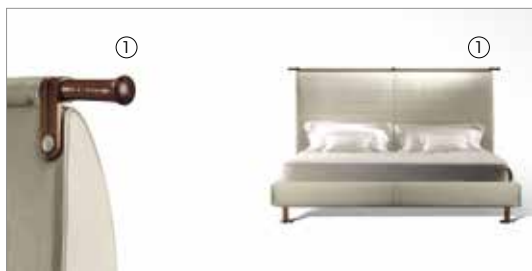

50046 - 50056 - 50066 - 50073 - 50083

Trapuntino per testata alta
Quilt for high headboard

1 Kao 50054 + 50051 leather 9106