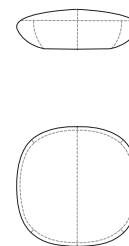

SF 52550

Pouf in tessuto o pelle
Stool in fabric or leather
cm 180 x 105 x h 34
in 70 7/8 x 41 3/8 x h 13 3/8

SF 52551

Pouf in tessuto o pelle
Stool in fabric or leather
cm 140 x 140 x h 34
in 55 1/8 x 55 1/8 x h 13 3/8

SF 52552

Pouf in tessuto o pelle
Stool in fabric or leather
cm 100 x 100 x h 34
in 39 3/8 x 39 3/8 x h 13 3/8

1 Galet 52551 san diego 5037

2 Galet 52552 san diego 5037

3 Galet 52551 san diego 5044