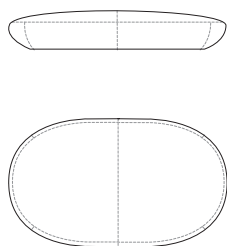

SF 52550

Pouf in tessuto o pelle
Stool in fabric or leather
cm 180 x 105 x h 34
in 70 7/8 x 41 3/8 x h 13 3/8

SF 52551

Pouf in tessuto o pelle
Stool in fabric or leather
cm 140 x 140 x h 34
in 55 1/8 x 55 1/8 x h 13 3/8

SF 52552

Pouf in tessuto o pelle
Stool in fabric or leather
cm 100 x 100 x h 34
in 39 3/8 x 39 3/8 x h 13 3/8

1 Galet 52551 san diego 5037

2 Galet 52552 san diego 5037

3 Galet 52551 san diego 5044