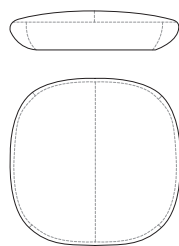

SF 52550

Pouf in tessuto o pelle
Stool in fabric or leather
cm 180 x 105 x h 34
in 70 7/8 x 41 3/8 x h 13 3/8

SF 52551

Pouf in tessuto o pelle
Stool in fabric or leather
cm 140 x 140 x h 34
in 55 1/8 x 55 1/8 x h 13 3/8

SF 52552

Pouf in tessuto o pelle
Stool in fabric or leather
cm 100 x 100 x h 34
in 39 3/8 x 39 3/8 x h 13 3/8

1 Galet 52551 san diego 5037

2 Galet 52552 san diego 5037

3 Galet 52551 san diego 5044